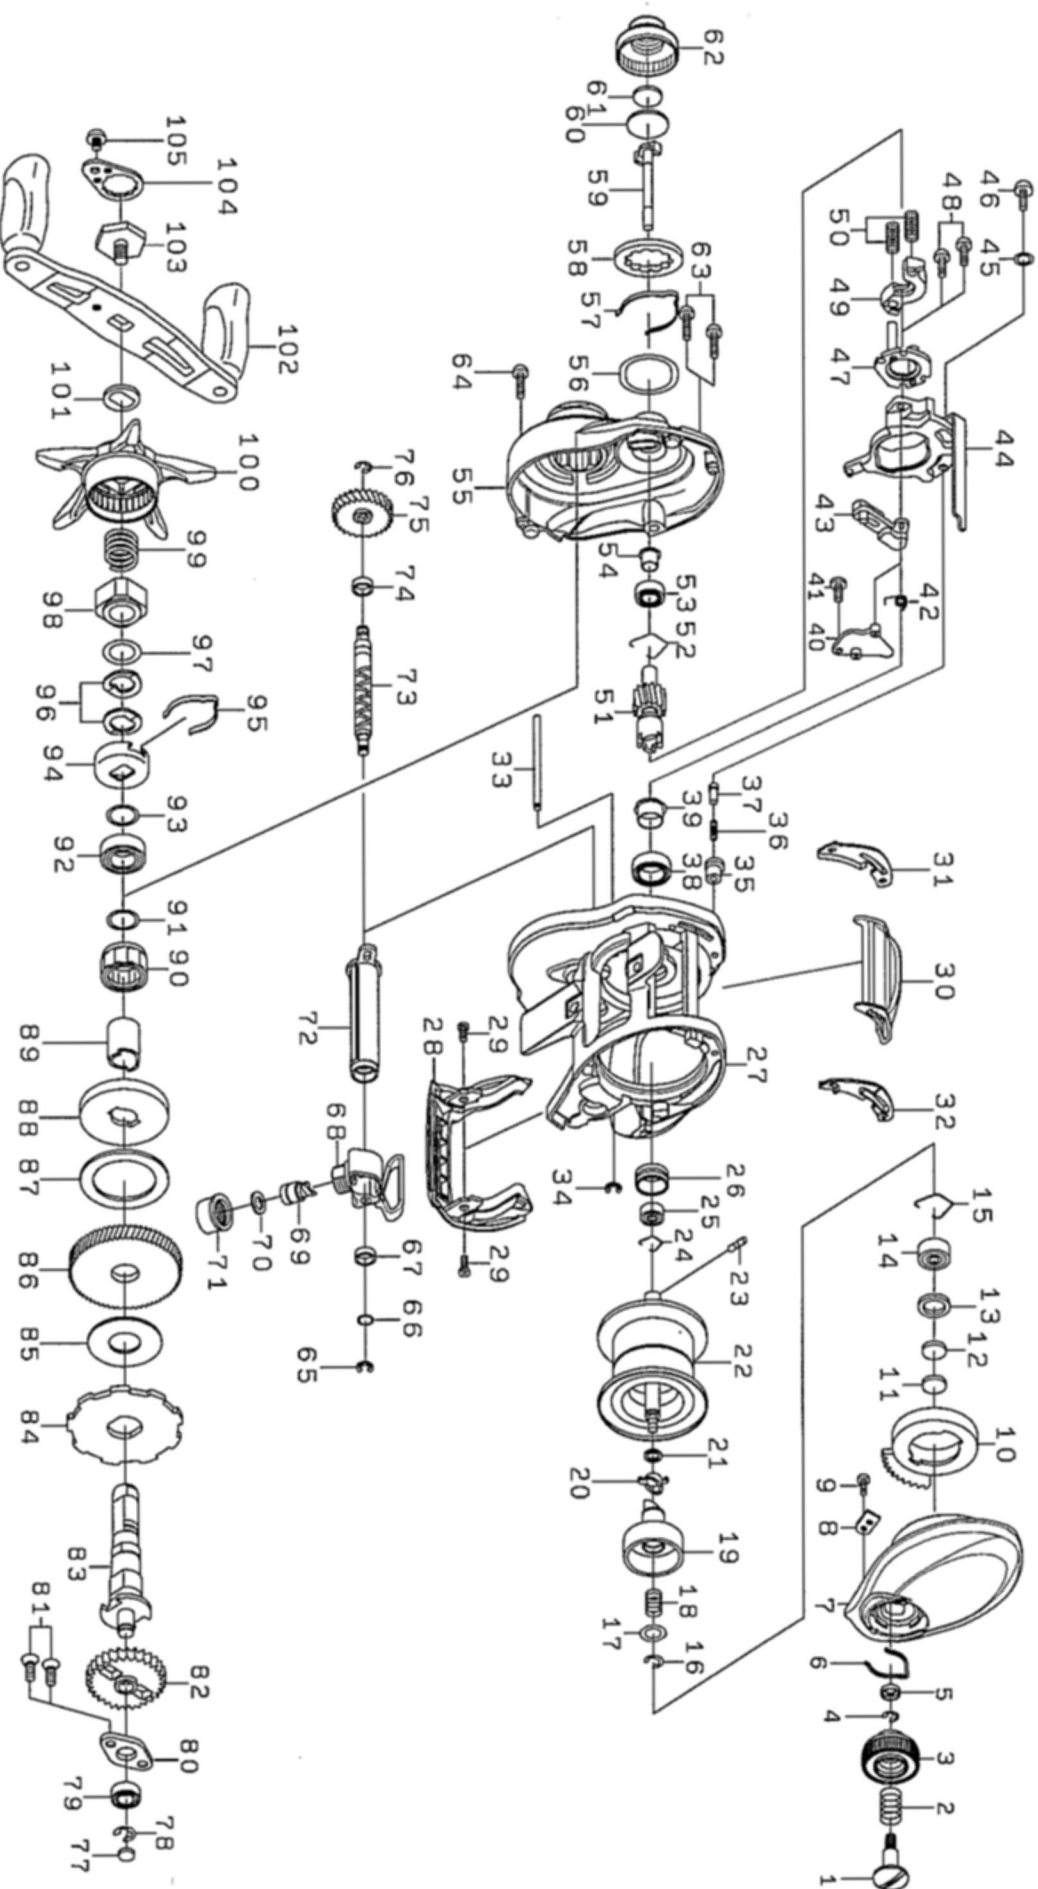

ZILLION SV TW 1016SV-SH / SV TW 1016SV / SV TW 1016SV-H / SV TW 1016SV-SHL / SV TW 1016SV-L / SV TW 1016SV-HL

Please quote by part number, not key number when ordering
spares@daivaustralia.com.au PH: 02 8644 8644
ZILLION SV TW 1016SV-L

Key No.	Part Number	Description	Key No.	Part Number	Description	Key No.	Part Number	Description
1	6H930401	BRAKE DIAL SC	36	6H928801	CLUTCH CAM PLATE PIN SP	71	6F402801	PAWL HOLDER NUT
2	6E167101	BRAKE DIAL SP	37	6J055201	CLUTCH CAM PLATE PIN	72	6J247601	WORM SHIELD
3	6H930230	BRAKE DIAL	38	6G431002	CLUTCH CAM BALL BEARING	73	6J243601	WORM SHAFT
4	6B339801	BRAKE DIAL RETAINER(A)	39	6H266601	CLUTCH CAM BEARING COLLAR	74	6G720001	WORM SHAFT COLLAR
5	6F637701	BRAKE DIAL COLLAR	40	6J247401	KICK LEVER PLATE(A)	75	6H910501	WORM SHAFT GEAR
6	6H663401	BRAKE DIAL LEAF SP	41	6H294101	KICK LEVER PLATE SC	76	6B339801	WORM SHAFT GEAR RETAINER
7	6J247701	RS PLATE	42	6J247501	KICK LEVER PLATE SP	77	6G099800	GEAR SHAFT WASHER
8	6H915501	BRAKE DIAL RETAINER(B)	43	6J221501	KICK LEVER	78	63208002	GEAR SHAFT RETAINER
9	6G939301	BRAKE DIAL RETAINER(B) SC	44	6J247201	CLUTCH CAM PLATE	79	6B358605	GEAR SHAFT BALL BEARING
10	6J244401	MAG HOLDER	45	6H159201	CLUTCH CAM PLATE SC WASHER	80	6H156501	GEAR SHAFT PLATE
11	63757400	RS BEARING WASHER(A)	46	63522501	CLUTCH CAM PLATE SC	81	6E134509	GEAR SHAFT PLATE SC
12	63757411	RS BEARING WASHER(B)	47	6H659101	KICK LEVER PLATE (B)	82	6H912701	WORM GEAR
13	6G185101	RS BEARING WASHER(C)	48	6B032904	KICK LEVER PLATE (B) SC	83	6J243102	GEAR SHAFT
14	6G511506	RS BALL BEARING	49	6H944401	CLUTCH PLATE	84	6H929401	RATCHET
15	6F032201	RS BALL BEARING	50	6J055301	CLUTCH SP	85	6J085101	DRIVE GEAR WASHER
16	63208002	SPOOL HOLDER SP RETAINER	51	6Z021834	PINION DRIVE GEAR UNIT	86	6Z021834	PINION DRIVE GEAR UNT
17	6G150301	SPOOL HOLDER SP WASHER	52	6E219701	PINION RING	87	6H452602	DRAG WASHER
18	6H862301	SPOOL HOLDER SP	53	6G466205	PINION BALL BEARING	88	6H913201	DRAG DISC WASHER
19	6H950701	SPOOL HOLDER	54	6H159501	PINION BEARIG COLLAR	89	6G545001	DRAG DISC COLLAR
20	6J190301	SPOOL HOLDER COLLAR	55	6J306701	LS PLATE	90	6G819801	ONEWAY CLUTCH
21	6E096501	SPOOL HOLDER WASHER	56	6J242201	MECHANICAL BRAKE O RING	91	6B553801	CLUTCH RING WASHER
22	6Z022423	SPOOL ASS (16-26)	57	6F262701	MECHANICAL BRAKE KNOB SP	92	6B861704	HANDLE BALL BEARING
23	6H358801	SPOOL PIN	58	6F625503	MECHANICAL BRAKE WASHER(A)	93	6B553802	HANDLE BEARING WASHER
24	6J149501	SPOOL BEARING RING	59	6J198801	PINION SHAFT	94	6F028203	DRAG HOLDER
25	6G511506	SPOOL BALL BEARING	60	6B175401	MECHANICAL BRAKE WASHER(B)	95	6F032401	DRAG HOLDER LEAF SP
26	6H232201	SPOOL BEARING COLLAR	61	6B175503	MECHANICAL BRAKE WASHER(C)	96	6I508901	DRAG SP WASHER
27	6J247001	FRAME	62	6J242302	MECHANICAL BRAKE KNOB	97	6H929501	STAR DRAG WASHER
28	6J244001	FRONT COVER	63	6G040814	LS PLATE SC(A)	98	6J141002	STAR DRAG NUT
29	6H842803	FRONT COVER SC	64	6G040801	LS PLATE SC(B)	99	6J011901	STAR DRAG SPRING
30	6J242901	CLUTCH LEVER	65	63205901	WORM SHAFT GEAR RETAINER	100	6J140001	STAR DRAG
31	6H915701	CLUTCH LEVER PLATE(L)	66	6B411700	WORM SHAFT WASHWE	101	6F576601	HANDLE WASHER
32	6H915601	CLUTCH LEVER PLATE(R)	67	6G720001	WORM SHAFT COLLAR	102	6J243801	HANDLE ASS
33	6J244101	O/C POST	68	6J243301	LEVEL WIND	103	6G779101	HANDLE SC
34	6H704101	O/C POST RETAINER	69	6I214212	PAWL	104	6H834502	HANDLE LOCK PLATE
35	6H910601	CLUTCH CAM PLATE PIN SP COLLAR	70	63731300	PAWL WASHER	105	63538301	HANDLE LOCK PLATE SC